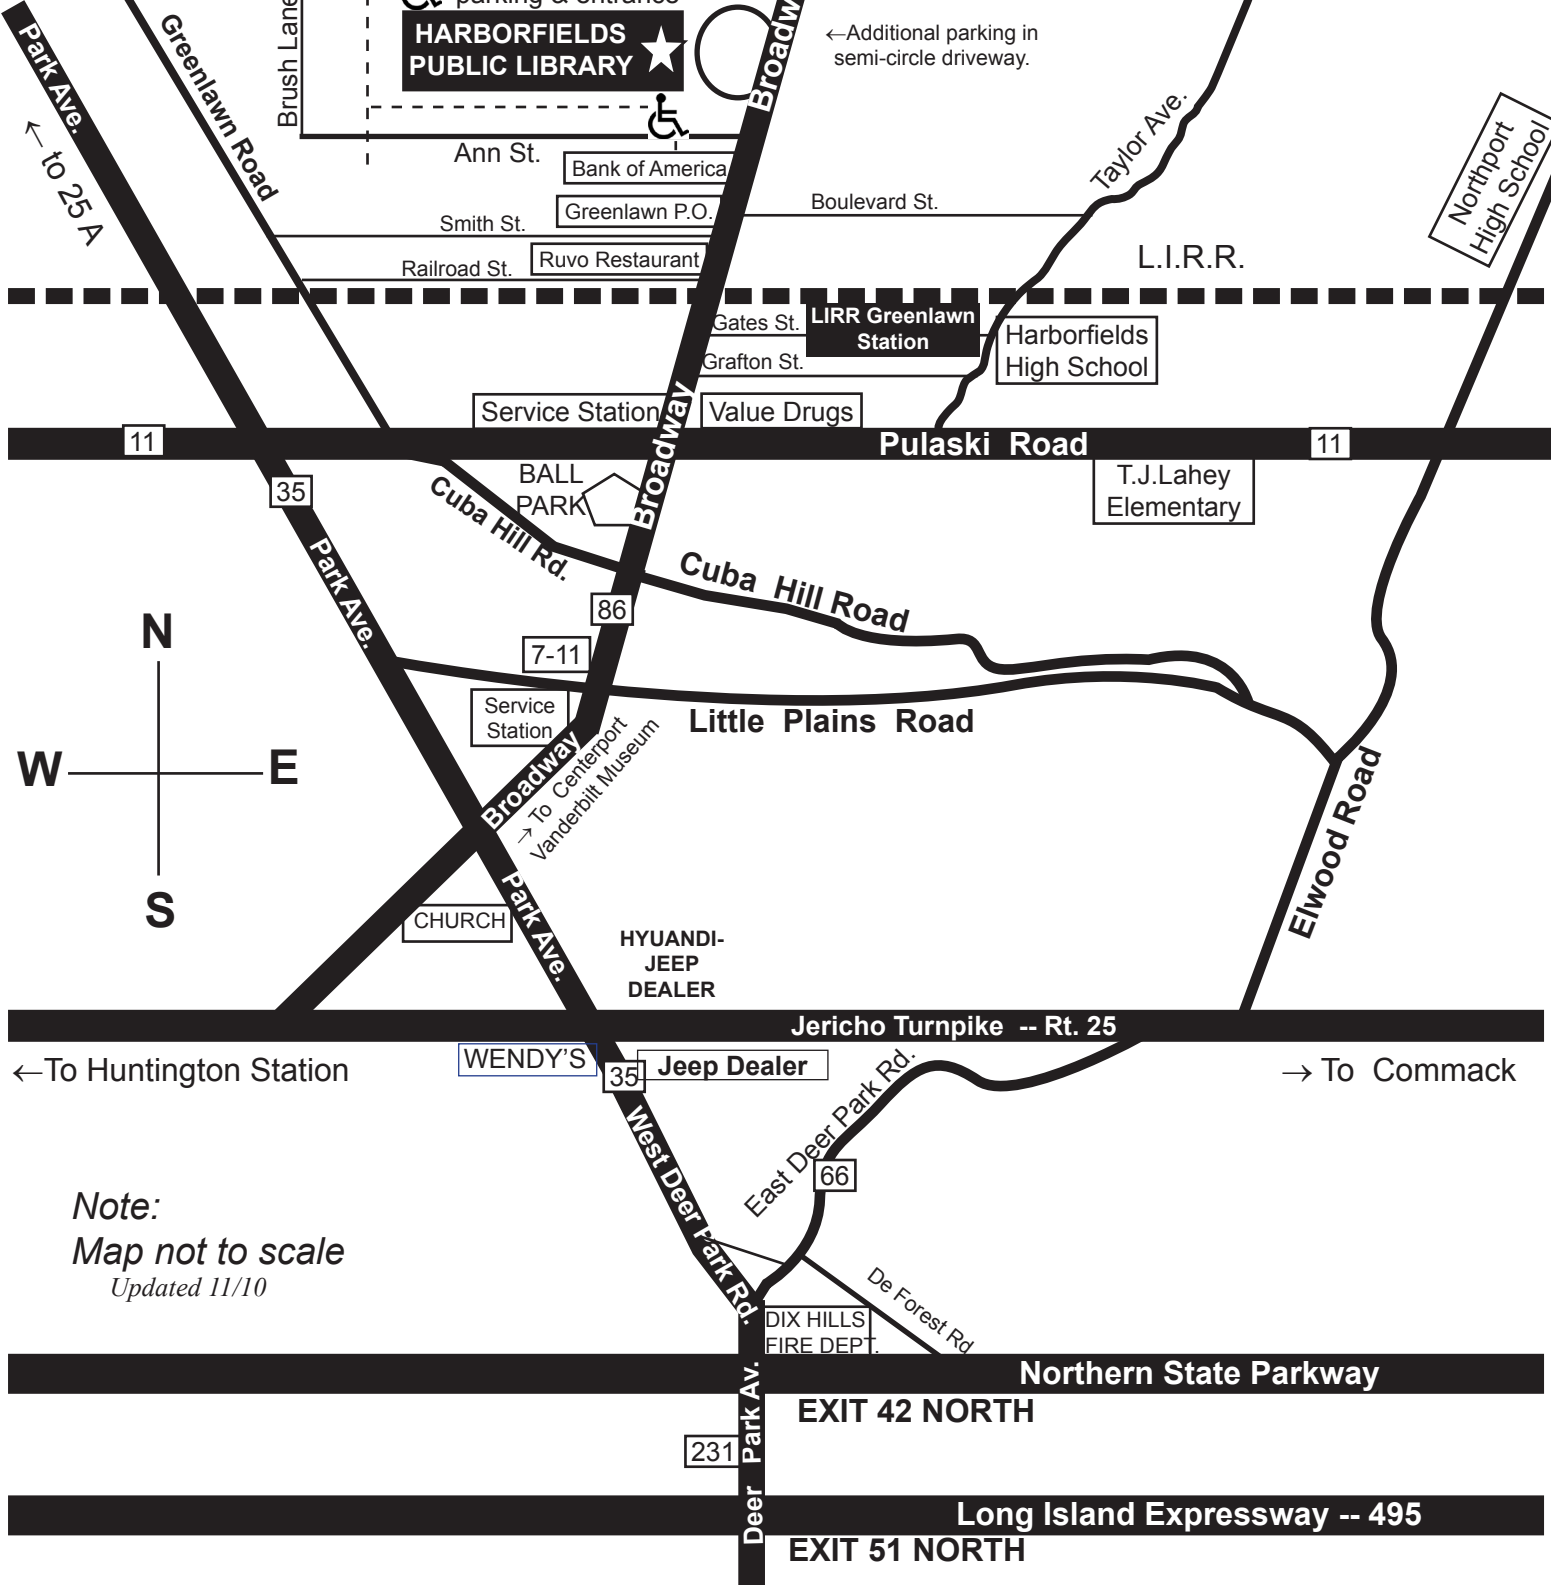

← To Huntington Village

CENTERPORT FIRE DEPT.

Service Station

→ To Northport

Main St. - 25A - East Main St.

Fort Salonga Rd. -- 25 A

Performers & guest speakers can enter through the Broadway entrance using the stairs or from the Ann St. ramp. The main entrance on Wyckoff St. is on the opposite side of the building from the Meeting Room Wing.

Harborfields Public Library
31 Broadway, Greenlawn, Ny 11740
(631) 757-4200
www.Harborfieldslibrary.Org

HARBORFIELDS PUBLIC LIBRARY

parking & entrance

← Additional parking in semi-circle driveway.

← to 25 A

Northport High School